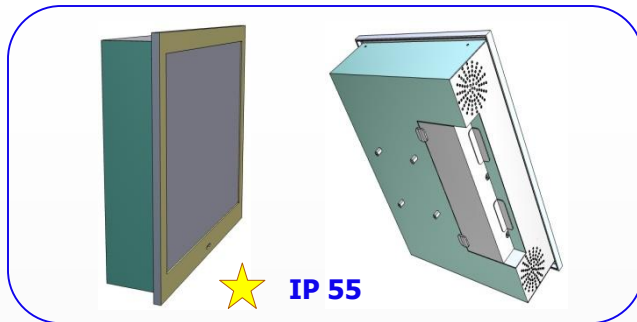

Model		IIP170NJ	IIP190NJ	IIP215NJ	IIP230NJ
Display	Screen Size(Inch/BLU)	17 , LED	19 , LED	21.5 , LED	23.0 , LED
	Resolution	1280 x 1024	1280 x 1024	1920 x 1080	1920 x 1080 @ 60Hz
	Active Area (mm)	337.920 x 270.336	376.32 x 301.06	476.64 x 268.11	509.184 x 286.416
	Pixel Pitch (mm)	0.264 x 0.2464	0.294 x 0.294	0.24825 x 0.24825	0.265 x 0.265 mm
	Brightness (cd/m ²)	250	250	250	250
	Contrast Ratio	1,000 : 1	1,000 : 1	3,000 : 1	1,000 : 1
	Aspect Ratio	5 : 4 (4 : 3)	5 : 4 (4 : 3)	16:9	16:9
	Display Color	16.7M	16.7M	16.7M	16.7M
	Response Time (ms)	5	5	25	5
	Viewing Angle (degree)	170 / 160	170 / 160	178 / 178	170 / 160
	Lamp Life Time (Hours)	30,000	30,000	30,000	30,000
Interface	VGA In (15Pin D-Sub)	1	1	1	1
	HDMI In	2	2	2	2
	S-Video In	1	1	1	1
	BNC In / Out	2 / 2	2 / 2	2 / 2	2 / 2
Audio	PC Stereo In / RCA	1 / 1	1 / 1	1 / 1	1 / 1
	Built in Speakers	2W x 2 , Stereo	2W x 2 , Stereo	2W x 2 , Stereo	2W x 2 , Stereo
Special Features	Filter Type	3D Comb-filter	3D Comb-filter	3D Comb-filter	3D Comb-filter
	De-interlacing / PIP	Yes	Yes	Yes	Yes
	Noise Reduction Control	Yes	Yes	Yes	Yes
	Auto Source Sequencing	Yes	Yes	Yes	Yes
	Protection Glass	Yes	Yes	Yes	Yes
	Remote Controller	Yes	Yes	Yes	Yes
Cabinet	Multi Lingual Language	English, Spanish, French, German, Italian	English, Spanish, French, German, Italian	English, Spanish, French, German, Italian	English, Spanish, French, German, Italian
	Material / IP Grade	Metal / 55	Metal / 55	Metal / 55	Metal / 55
Power	Consumption : < On	<15W	<17W	<20W	<25W
	Electrical Ratings	AC100 ~ 240V(50/60Hz)	AC100 ~ 240V(50/60Hz)	AC100 ~ 240V(50/60Hz)	AC100 ~ 240V(50/60Hz)
Circum-stance	Operating Temperature	0 ~ 50°C	0 ~ 50°C	0 ~ 50°C	0 ~ 50°C
	Storage Temperature	-20 ~ 60°C	-20 ~ 60°C	-20 ~ 60°C	-20 ~ 60°C
Mounts	VESA Mounts Size (mm)	100 x 100	100 x 100	100 x 100	100 x 100